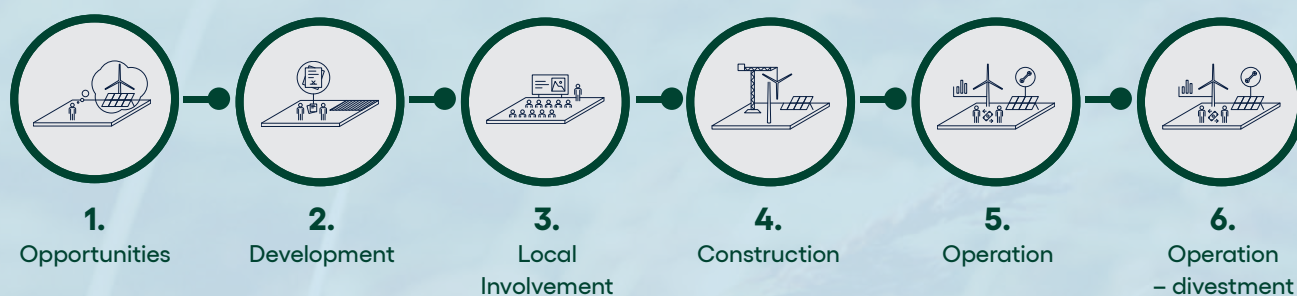

Renewable is never alternative

The business of energy is our playground. Worldwide.

We are your professional partner throughout the entire process: from identifying areas for establishing wind, solar, and hybrid parks, to securing the financial agreements. Finally, we ensure that the project will be a part of our long track record of realized projects.

The project development journey

Project development

A central part of our core business is project development. This is where it all starts. The overall purpose of project development entails everything from identifying areas for establishing wind, solar, and hybrid parks, to securing the financial agreements. We have many years of experience within this area and we will be your professional partner throughout the entire process.

EPC

In Eurowind all projects are constructed by the EPC team. We are responsible for the pre-construction preparation of the projects (permit, legal, stakeholders), engineering and design, procurement of materials and contractors as well as the actual construction of the renewable energy park. After a successful construction, the wind turbines or PV solar plants are prepared for grid connection and commissioned realized projects.