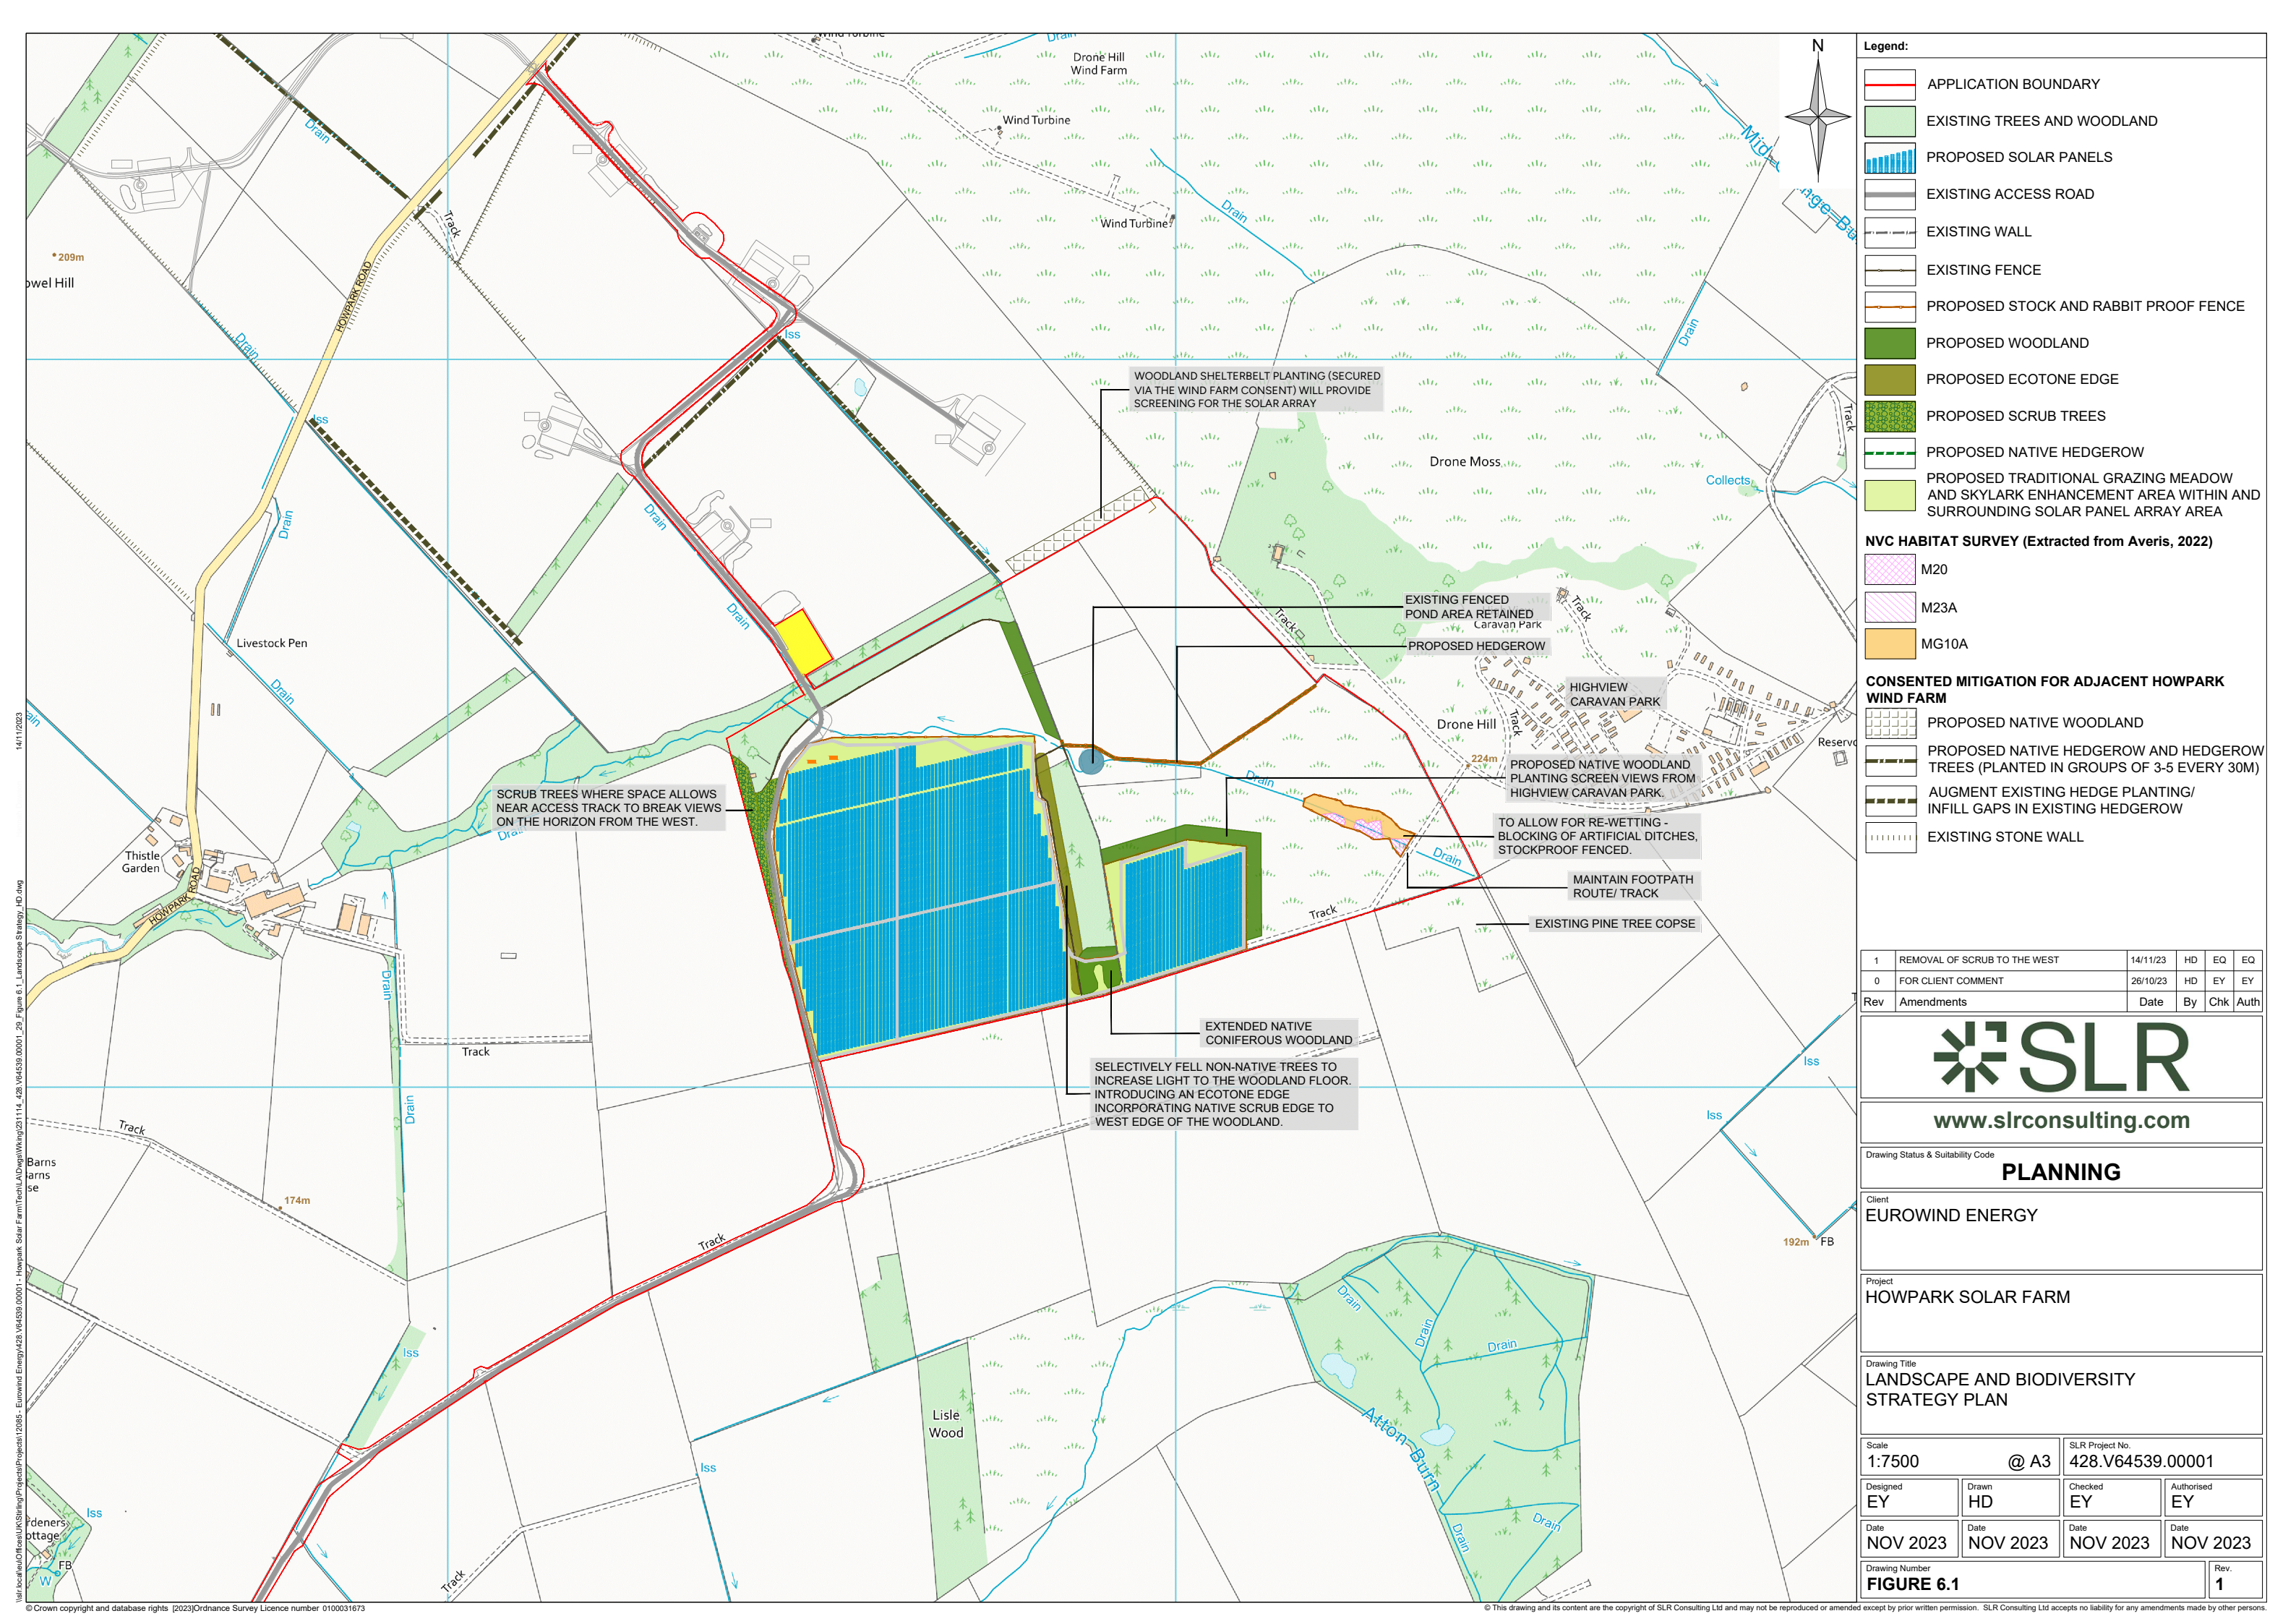

1. **Legend:**
2. APPLICATION BOUNDARY
   - EXISTING TREES AND WOODLAND
   - PROPOSED SOLAR PANELS
   - EXISTING ACCESS ROAD
   - EXISTING WALL
   - EXISTING FENCE
   - PROPOSED STOCK AND RABBIT PROOF FENCE
   - PROPOSED WOODLAND
   - PROPOSED ECOTONE EDGE
   - PROPOSED SCRUB TREES
   - PROPOSED NATIVE HEDGEROW
   - PROPOSED TRADITIONAL GRAZING MEADOW AND SKYLARK ENHANCEMENT AREA WITHIN AND SURROUNDING SOLAR PANEL ARRAY AREA

1. **NVC HABITAT SURVEY (Extracted from Averis, 2022)**
2. M20
   - M23A
   - MG10A

1. **CONSENTED MITIGATION FOR ADJACENT HOWPARK WIND FARM**
2. PROPOSED NATIVE WOODLAND
   - PROPOSED NATIVE HEDGEROW AND HEDGEROW TREES (PLANTED IN GROUPS OF 3-5 EVERY 30M)
   - AUGMENT EXISTING HEDGE PLANTING/ INFILL GAPS IN EXISTING HEDGEROW
   - EXISTING STONE WALL

1	REMOVAL OF SCRUB TO THE WEST	14/11/23	HD	EQ	EQ
0	FOR CLIENT COMMENT	26/10/23	HD	EY	EY
Rev	Amendments	Date	By	Chk	Auth

www.slrconsulting.com

Drawing Status & Suitability Code
PLANNING

Client
EUROWIND ENERGY

Project
HOWPARK SOLAR FARM

Drawing Title
LANDSCAPE AND BIODIVERSITY STRATEGY PLAN

Scale
1:7500 @ A3

SLR Project No.
428.V64539.00001

Designed EY	Drawn HD	Checked EY	Authorised EY

Date NOV 2023	Date NOV 2023	Date NOV 2023	Date NOV 2023

Drawing Number FIGURE 6.1	Rev. 1